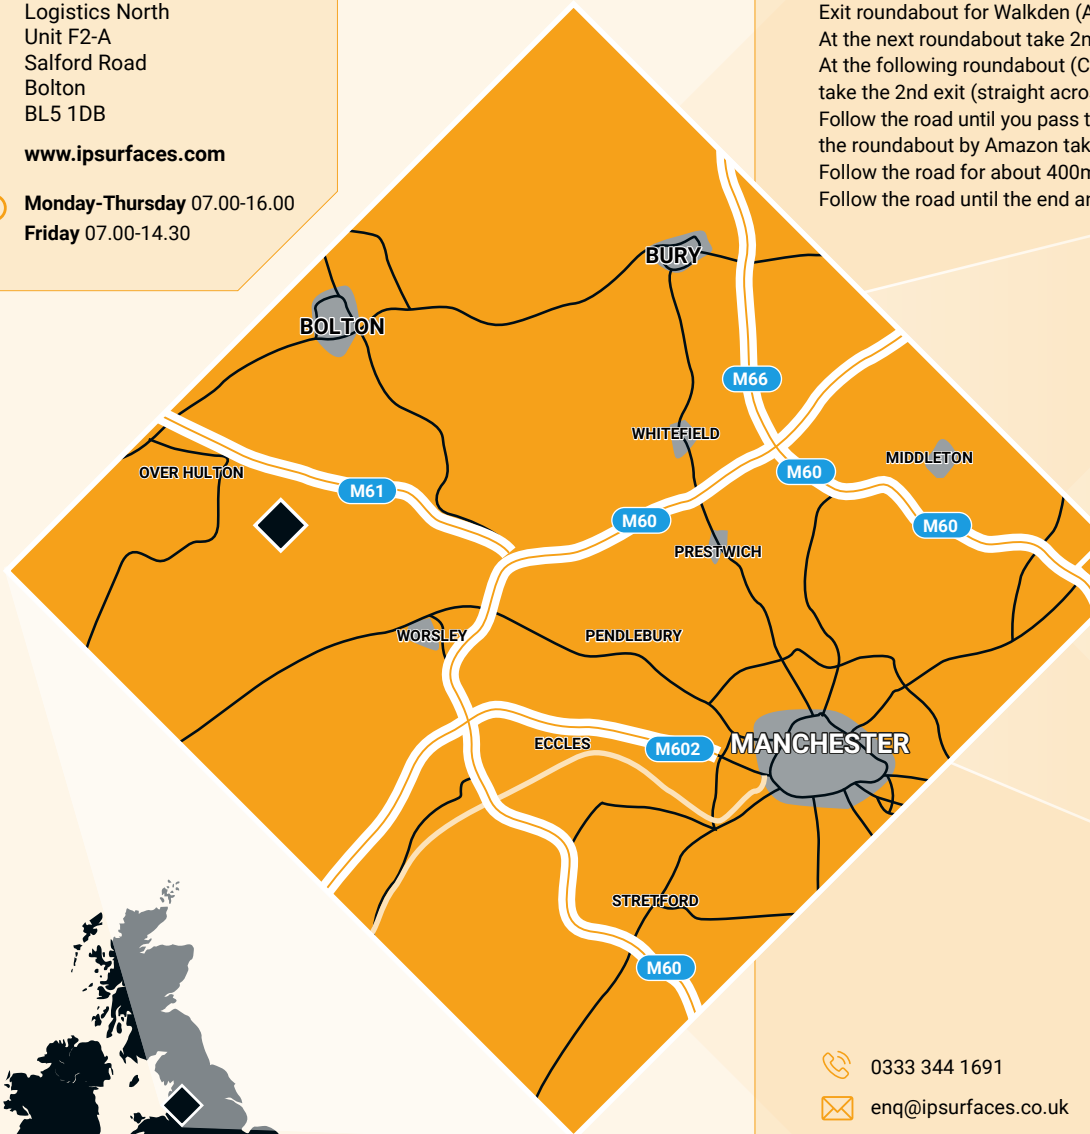

CALL US ON: 0333 344 1691

IP Surfaces Ltd
Logistics North
Unit F2-A
Salford Road
Bolton
BL5 1DB

www.ipsurfaces.com

Monday-Thursday 07.00-16.00
Friday 07.00-14.30

Directions

Leave the M61 at Junction 4
Exit roundabout for Walkden (A6)
At the next roundabout take 2nd exit (straight across)
At the following roundabout (Costa on your right) again,
take the 2nd exit (straight across)
Follow the road until you pass the Aldi warehouse on your left and at
the roundabout by Amazon take the 1st exit (turn left)
Follow the road for about 400m, then take the second left.
Follow the road until the end and turn left into Hardscape.

IP SURFACES
IMPOSSIBLE • POSSIBLE

0333 344 1691

enq@ipsurfaces.co.uk