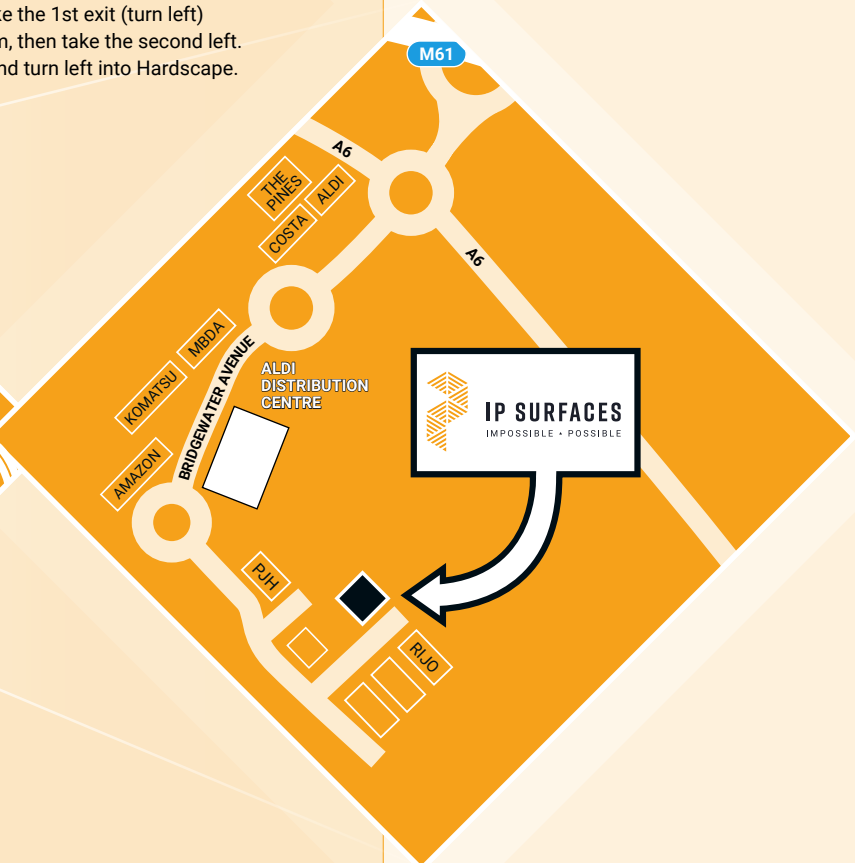

CALL US ON: 0333 344 1691

IP Surfaces Ltd
Logistics North
Unit F2-A
Salford Road
Bolton
BL5 1DB

www.ipsurfaces.com

Monday-Thursday 07.00-16.00
Friday 07.00-14.30

Directions

Leave the M61 at Junction 4
Exit roundabout for Walkden (A6)
At the next roundabout take 2nd exit (straight across)
At the following roundabout (Costa on your right) again,
take the 2nd exit (straight across)
Follow the road until you pass the Aldi warehouse on your left and at
the roundabout by Amazon take the 1st exit (turn left)
Follow the road for about 400m, then take the second left.
Follow the road until the end and turn left into Hardscape.

IP SURFACES
IMPOSSIBLE • POSSIBLE

0333 344 1691

enq@ipsurfaces.co.uk